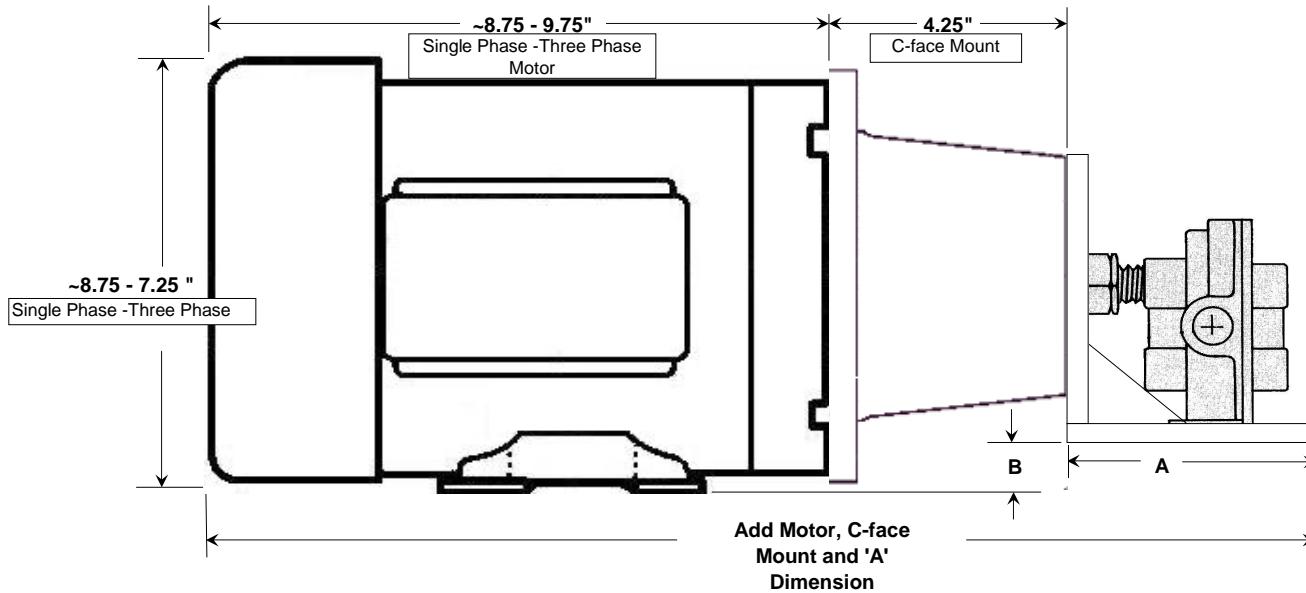

Dimension

Model	A	B
1LOL	3.75"	.8125"
2LOL	4.75"	.844"
3LOL	5.25"	0.5625"
4LOL	5.25"	0.5625"
6LOL	5.50"	-.375" (Bottom of pump bracket .125" below motor mount)
8LOL	5.75"	-.375" (Bottom of pump bracket .125" below motor mount)

LOBEE PUMP AND MACHINERY COMPANY Date 12/6/2011

Approximate Envelope Dimensions

Model LOL Bronze Gear Pump Direct Mount to 56 C Frame Motor

Qty	Description
1	(*)LOL Bronze Gear Pump
1	1/3 -1 1/2 hp 56 C-Frame Electric Motor
1	DMAC(*)-5/8 Direct Mount Adapter Kit ^See Lit #DMAK5/2010