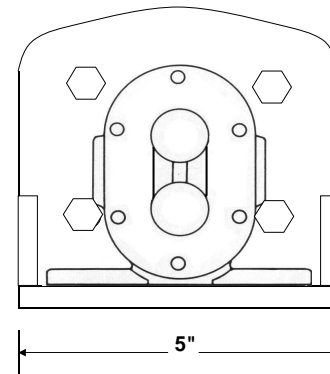

Dimension

Model	A	B
1LOL	3.75"	.8125"
2LOL	4.75"	.844"
3LOL	5.25"	0.5625"
4LOL	5.25"	0.5625"
6LOL	5.50"	-.375" (Bottom of pump bracket .125" below motor mount)
8LOL	5.75"	-.375" (Bottom of pump bracket .125" below motor mount)

LOBEE PUMP AND MACHINERY COMPANY Date 12/6/2011

Approximate Envelope Dimensions

Model LOL Bronze Gear Pump Direct Mount to 56 C Frame Motor

Qty	Description
1	(*)LOL Bronze Gear Pump
1	1/3 -1 1/2 hp 56 C-Frame Electric Motor
1	DMAC(*)-5/8 Direct Mount Adapter Kit ^See Lit #DMAK5/2010