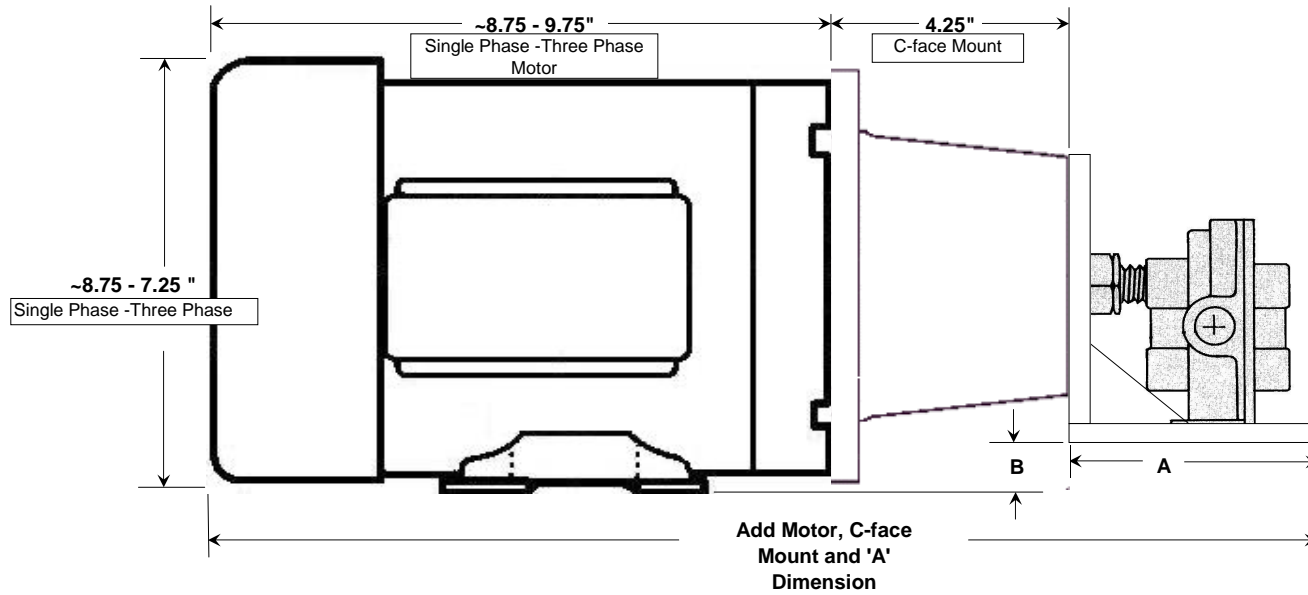

Dimension

Model	A	B
3LOI	5.25"	0.5625"
6LOI	5.50"	-.375" (Bottom of pump bracket .125" below motor mount)

LOBEE PUMP AND MACHINERY COMPANY Date 12/6/2011

Approximate Envelope Dimensions

Model LOL Bronze Gear Pump Direct Mount to 56 C Frame Motor

Qty	Description
1	(*)LOI Bronze Gear Pump
1	1/3 -1 1/2 hp 56 C-Frame Electric Motor
1	DMAC(*)-5/8 Direct Mount Adapter Kit ^See Lit #DMAK5/2010