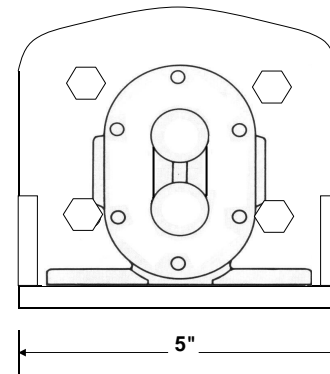

Dimension

Model	A	B
3LOI	5.25"	0.5625"
6LOI	5.50"	-.375" (Bottom of pump bracket .125" below motor mount)

LOBEE PUMP AND MACHINERY COMPANY Date 12/6/2011

Approximate Envelope Dimensions

Model LOL Bronze Gear Pump Direct Mount to 56 C Frame Motor

Qty	Description
1	(*)LOI Bronze Gear Pump
1	1/3 -1 1/2 hp 56 C-Frame Electric Motor
1	DMAC(*)-5/8 Direct Mount Adapter Kit ^See Lit #DMAK5/2010